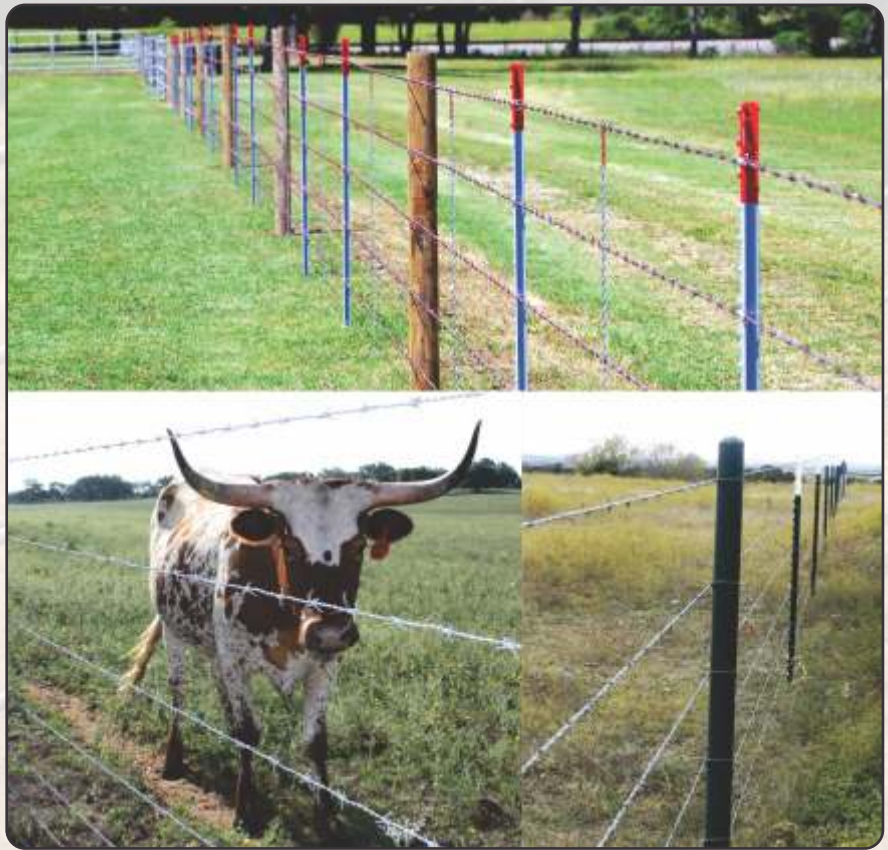

MM SURAKSHA Chain Link Fence

Chain Link is the most popular kind of GI Woven Fence, Rigid, Flexible, aesthetic look, re-usable, temporary or fixed Panel & easy to install.

MM Suraksha can be installed for;

Mostly introduced at the;

- TOP OF THE BOUNDARY WALL,
- AIR FENCING,
- SECONDARY FENCING TOPPING ANY STRUCTURE

MM SHIELD Gabion Fence

MM Gabions are wire mesh with various double twisted mesh designs. Also, boxes filled with hard rock, stones, recycled aggregates, other solid natural collections from the location highlighting originality, belongingness.

MM SHEILD is used to increase spectator value with stability, longevity, ecocentric input & used for;

- Architectural aesthetic cladding for walls & buildings fence structures
- Freestanding walls, noise and environmental barriers
- Retaining wall structures
- River and canal preparation
- Erosion, Roadway, Bridge, Slope protection (Rockfall)
- Coastal embankment works

MM BARB Wire Fence

Commonly known as one of the oldest forms of fence, with sharp edges arranged at intervals along the strands.

Barbed wire fencing requires only fence posts, wire, and fixing instruments & fasteners. It is easy to construct and quick to erect. MM BARB comes with COLOR barbs for better visibility.